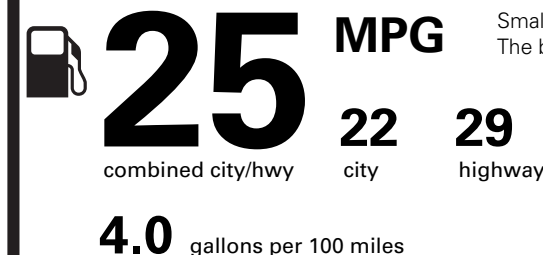

FUNCTIONAL

- 12.3" COLOR CLUSTR DISPLAY
- 8" LCD CNTR STK TOUCHSCRN
- BLIND SPOT INFORMATION SYS
- CABIN PARTICULATE AND ODOR FILTER
- CROSS-TRAFFIC ALERT
- INTELL ACCESS W/PUSH START
- LANE-KEEPING SYSTEM
- LINCOLN CONNECT™ - 4G MODEM WITH WIFI CAPABILITY
- LINCOLN DRIVE MODES
- REAR PARKING SENSORS
- REMOTE START
- SYNC3® W/ VOICE ACT NAV
- UNIVERSAL GARAGE DOOR OPEN

SAFETY/SECURITY

- ADVANCETRAC™ WITH RSC
- AIRBAGS - SIDE IMPACT / CURTAINS
- AIRBAGS-DRVR&PASS KNEE
- AIRBAGS-DUAL-STAGE FRONT
- AUTO HIGH BEAMS
- PASSIVE ANTI-THEFT SECURILOCK SYSTEM
- PRE-COLLISION ASSIST W/AEB
- SOS POST CRASH SYSTEM

WARRANTY

- 4YR/50K MILE WARRANTY
- 4YR/50K PICKUPDELIVERY SVC
- 6YR/70K MI POWERTRAIN WARR

INCLUDED ON THIS VEHICLE

(MSRP)

EQUIPMENT GROUP 200A

OPTIONAL EQUIPMENT/OTHER

2022 MODEL YEAR	
PRISTINE WHITE MET 3C	695.00
225/55R19 99V A/S BSW TIRES	
PANORAMIC VISTA RF W/PWR SHADE	1,700.00
PINSTRIPED ALUMINUM APPLIQUE	NO CHARGE
17" MINI SPARE WHEEL W/TIRE	150.00
19" BRT MACH ALUM W/MAGNETIC ELEMENTS PACKAGE	1,100.00
.HEATED STEERING WHEEL	
.HEATED REAR SEATS	
.HEATED/VENTILATED D/P SEATS	
.WINDSHIELD WIPER DE-ICER	
.RAIN SENSING WIPERS	
FRONT LICENSE PLATE BRACKET	NO CHARGE

PRICE INFORMATION

BASE PRICE	$41,410.00
TOTAL OPTIONS/OTHER	3,645.00
TOTAL VEHICLE & OPTIONS/OTHER	45,055.00
DESTINATION & DELIVERY	1,195.00

EPA DOT Fuel Economy and Environment

Gasoline Vehicle

Fuel Economy

Small SUVs range from 14 to 129 MPG. The best vehicle rates 142 MPGe.

You spend $500

more in fuel costs over 5 years compared to the average new vehicle.

Annual fuel cost $1,400