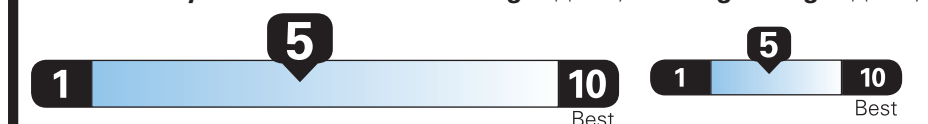

Fuel Economy & Greenhouse Gas Rating (tailpipe only) Smog Rating (tailpipe only)

This vehicle emits 361 grams CO₂ per mile. The best emits 0 grams per mile (tailpipe only). Producing and distributing fuel also create emissions; learn more at fueleconomy.gov.

Actual results will vary for many reasons, including driving conditions and how you drive and maintain your vehicle. The average new vehicle gets 27 MPG and costs $6,500 to fuel over 5 years. Cost estimates are based on 15,000 miles per year at $2.35 per gallon. MPGe is miles per gasoline gallon equivalent. Vehicle emissions are a significant cause of climate change and smog.

fueleconomy.gov

Calculate personalized estimates and compare vehicles

Smartphone QR Code™

GOVERNMENT 5-STAR SAFETY RATINGS

Overall Vehicle Score ★★★★★

Based on the combined ratings of frontal, side and rollover. Should ONLY be compared to other vehicles of similar size and weight.

Frontal Crash	Driver Passenger	★★★★★

Based on the risk of injury in a frontal impact. Should ONLY be compared to other vehicles of similar size and weight.

Side Crash	Front seat Rear seat	★★★★★

Based on the risk of injury in a side impact.

Rollover	★★★★★

Based on the risk of rollover in a single-vehicle crash.

Star ratings range from 1 to 5 stars (★★★★★), with 5 being the highest.

Source: National Highway Traffic Safety Administration (NHTSA).

www.safercar.gov or 1-888-327-4236

5LMCJ2C90NUL19956

THE LINCOLN WAY™ APP

Your Dashboard of Services & Features

1. Download the Lincoln Way app* and you can:
2. Remotely start, lock and unlock your vehicle
   - Locate your vehicle and check approximate fuel range
   - Receive vehicle health alerts

The Lincoln Connect™ modem is active and sending vehicle data (e.g., diagnostics) to Lincoln. See in-vehicle Settings for connectivity options.

Lincoln Protect™

Insist on Lincoln Protect! The only extended service plan fully backed by Lincoln and honored at every Lincoln dealership in the U.S., Canada and Mexico. See your Lincoln dealer or visit www.LincolnOwner.com

WARNING: Operating, servicing and maintaining a passenger vehicle, pickup truck, van, or off-road vehicle can expose you to chemicals including engine exhaust, carbon monoxide, phthalates, and lead, which are known to the State of California to cause cancer and birth defects or other reproductive harm. To minimize exposure, avoid breathing exhaust, do not idle the engine except as necessary, service your vehicle in a well-ventilated area and wear gloves or wash your hands frequently when servicing your vehicle. For more information go to www.P65Warnings.ca.gov/passenger-vehicle.

SCAN OR TEXT 5LNUL19956 TO 59173

Msg & Data rates may apply. Text HELP for help

www.lincoln.com/help/privacy-terms/

This label is affixed pursuant to the Federal Automobile Information Disclosure Act. Gasoline, License, and Title Fees, State and Local taxes are not included. Dealer installed options or accessories are not included unless listed above.

NF211 N RD 2X 240 000571 06 21 22

TOTAL MSRP $46,250.00